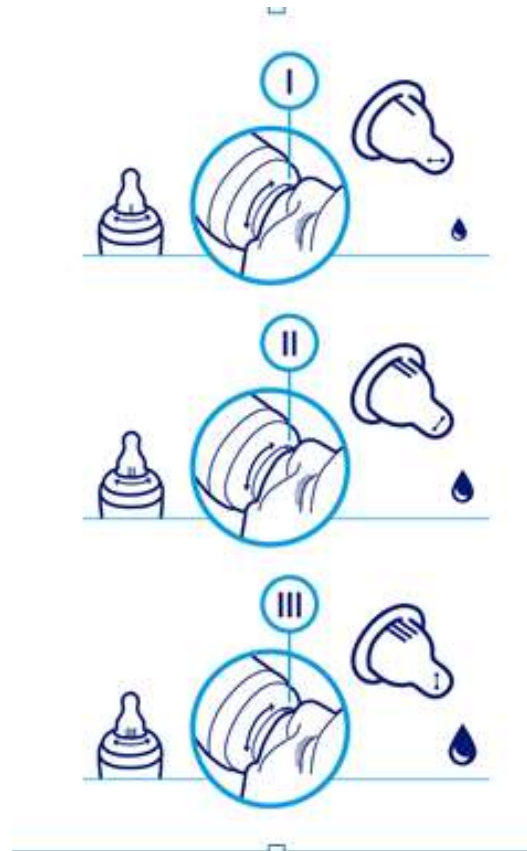

COLLO: 4

ASSORTED: 3 COLOURS

NOTE: Actual colours may vary from pictures

REF : DIF712

MOQ: 72

COLLO: 4

NOTE: Actual colours may vary from pictures

EASY-GRIP BOTTLE 240ml