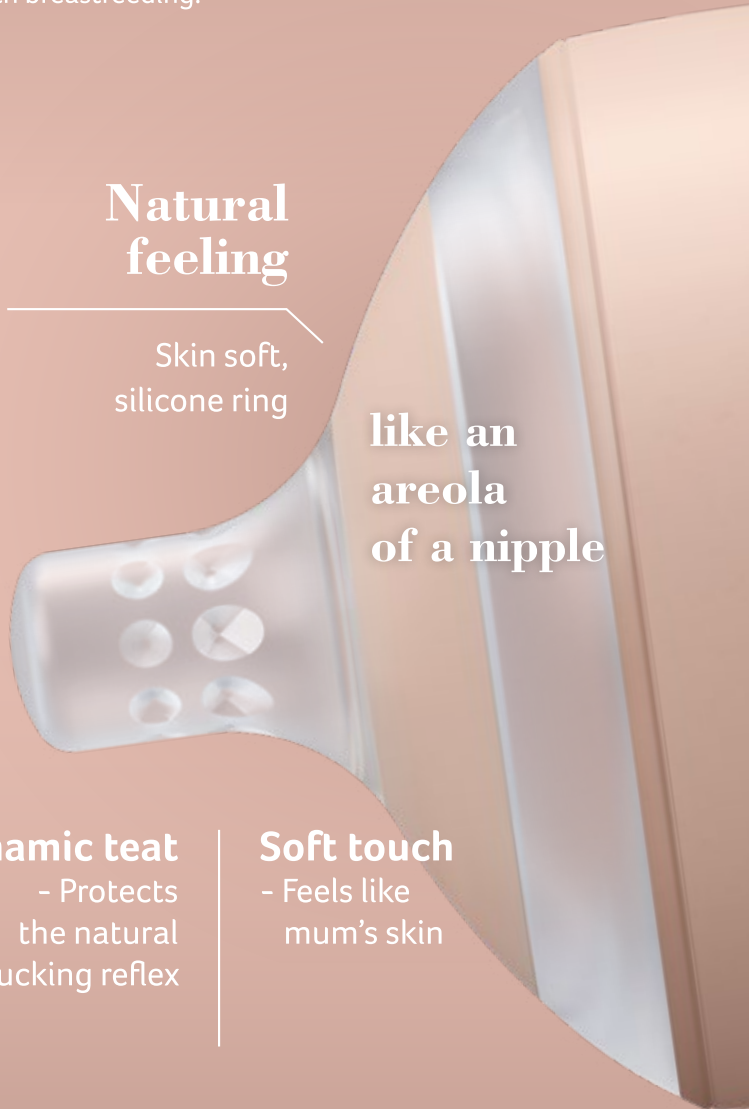

difrax®
love

So close to
mum's breast

Mammafeel

So close to mum's breast

The Mammafeel bottle has been specially developed to resemble the mother's breast in shape, texture and dynamics. Thanks to the dynamic bottle teat, the baby's natural sucking reflex is optimally protected. The Mammafeel bottle can be used from birth and is safe in combination with breastfeeding.

Natural feeling

Skin soft,
silicone ring

like an
areola
of a nipple

Dynamic teat

- Protects
the natural
sucking reflex

Soft touch

- Feels like
mum's skin

Dynamic sucking section

Sturdy base and expandable teat moves with the natural sucking rhythm.

Correct drinking position

The breast-shaped teat promotes the correct position of the mouth during drinking.

Anti-colic

Natural latching and free breathing through the nose reduce the risk of intestinal cramps.

Discover the benefits of the Mammafeel bottle

- ✓ The breast-shaped teat contains a skin soft silicone ring that resembles the areola.
- ✓ Dynamic suction part moves with the natural sucking rhythm.
- ✓ Prevents intestinal colic thanks to the natural intake and free breathing through the nose.
- ✓ The matte surface of the teat provides grip and comfort while drinking.
- ✓ Durable silicone does not deform or discolor.
- ✓ Odour, taste and allergy free.
- ✓ The Mammafeel bottle is available in 2 sizes, 150ml en 250ml.
- ✓ The Mammafeel bottle teat is conveniently packaged in a sterilization storage box.